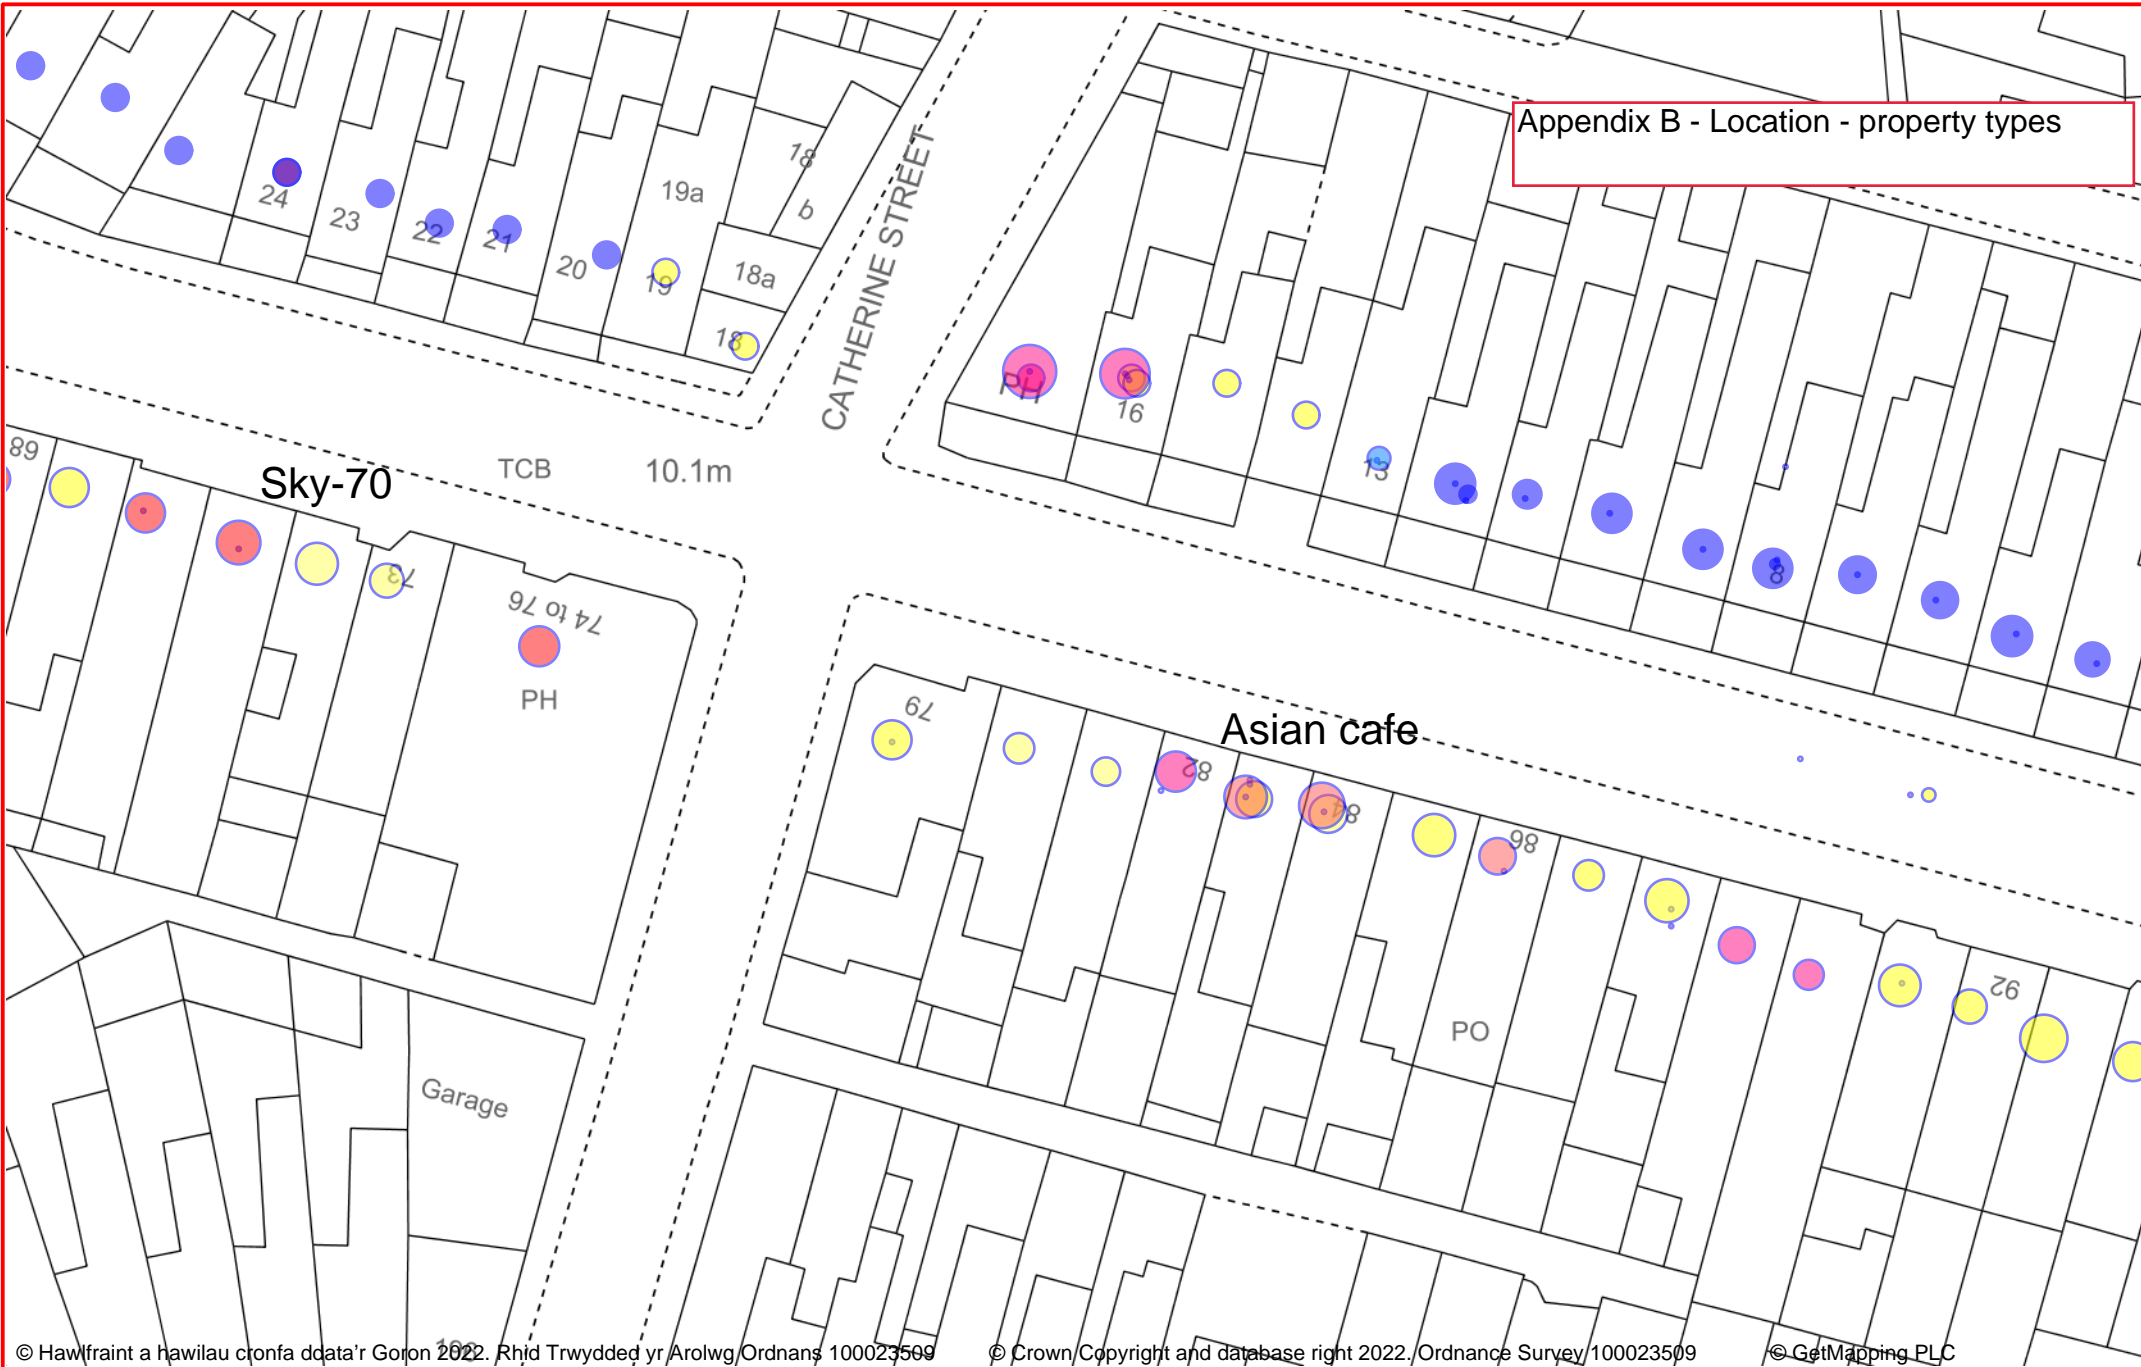

Appendix B - Location - property types

© Hawlfraint a hawilau cronfa ddata'r Goron 2022. Rhid Trwydded yr Arolwg Ordnans 100023509

© Crown Copyright and database right 2022. Ordnance Survey/100023509

© GetMapping PLC

This plan is for illustrative purposes only and should not be used as a legal document.

Brynmor Road Applications 70 & 82

Blue - Residential
 Yellow - Commercial
 Red - Commercial with alcohol

Scale: 1:500